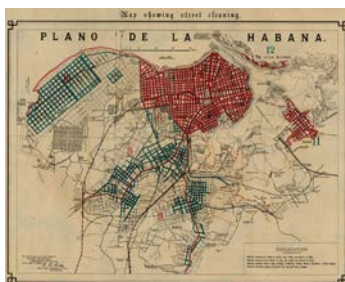

critical cyborg

ISSUE DATE _11/3/18 3.00pm
 DUE DATE _11/5/18 10.00am

geographical location

LOCATION PROPOSAL

In this project your design will speculate on dynamic relationships between creatures and their habitats. You will consider the dialectic between optimal conditions and the needs of both your creature and human colonies. For this reason we are asking you to identify and propose a city location which would suit your colony climatically and where their other vital conditions (eg food source and roaming habitat) could be contrived. Your city must be on the region of the landmass of the Americas. Islands in the region with cities are of course included, eg Havanna for the Cuban frog. In proposing a city context we are deliberately creating a tension between human and creature colonies. We are looking to find surreal circumstances for these designs which will highlight aspects of the cultural imperialism of the human race.

3 types of mapping, climate, street cleaning and aerial photograph of Havana Cuba

DELIVERABLES

upload to RTB four sheets following the prescribed template to convey contextual information about the city you propose for your colony to be established.

- 1 City position mapped at continental, country and local scale
2. Climate data through year
- 3 Topographic/geologic context, city in section.
- 4 Plant/insect/wild animal species

colony FLEA city BAHIA mapped	colony FLEA city BAHIA climate
colony FLEA city BAHIA topography geology	colony FLEA city BAHIA animal/plant/insect wild species