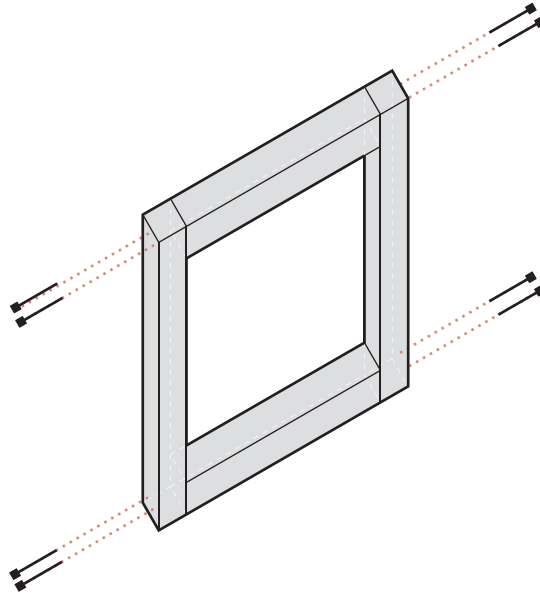

**QUICK  
CRETE**

FRAME YOUR PLACE!

FRAME YOUR PLACE!

**VIEWING\_STRAIGHT\_18**

- **2 wood 2x2 cut to 14" length**

**2 wood 2x2 cut to 18" length**

**fasten with 8 3" common nails**

**inlay and glue 22.5" sq. transparent overlay**

**drill 1/8" holes in corners; insert 1/8" rod (14.5" length, 30 deg. bend 1" in)**

**wrap fabric around rods and glue flap (cut pattern provided)**

**back vertical 2x2s with 2" wide industrial strength velcro**