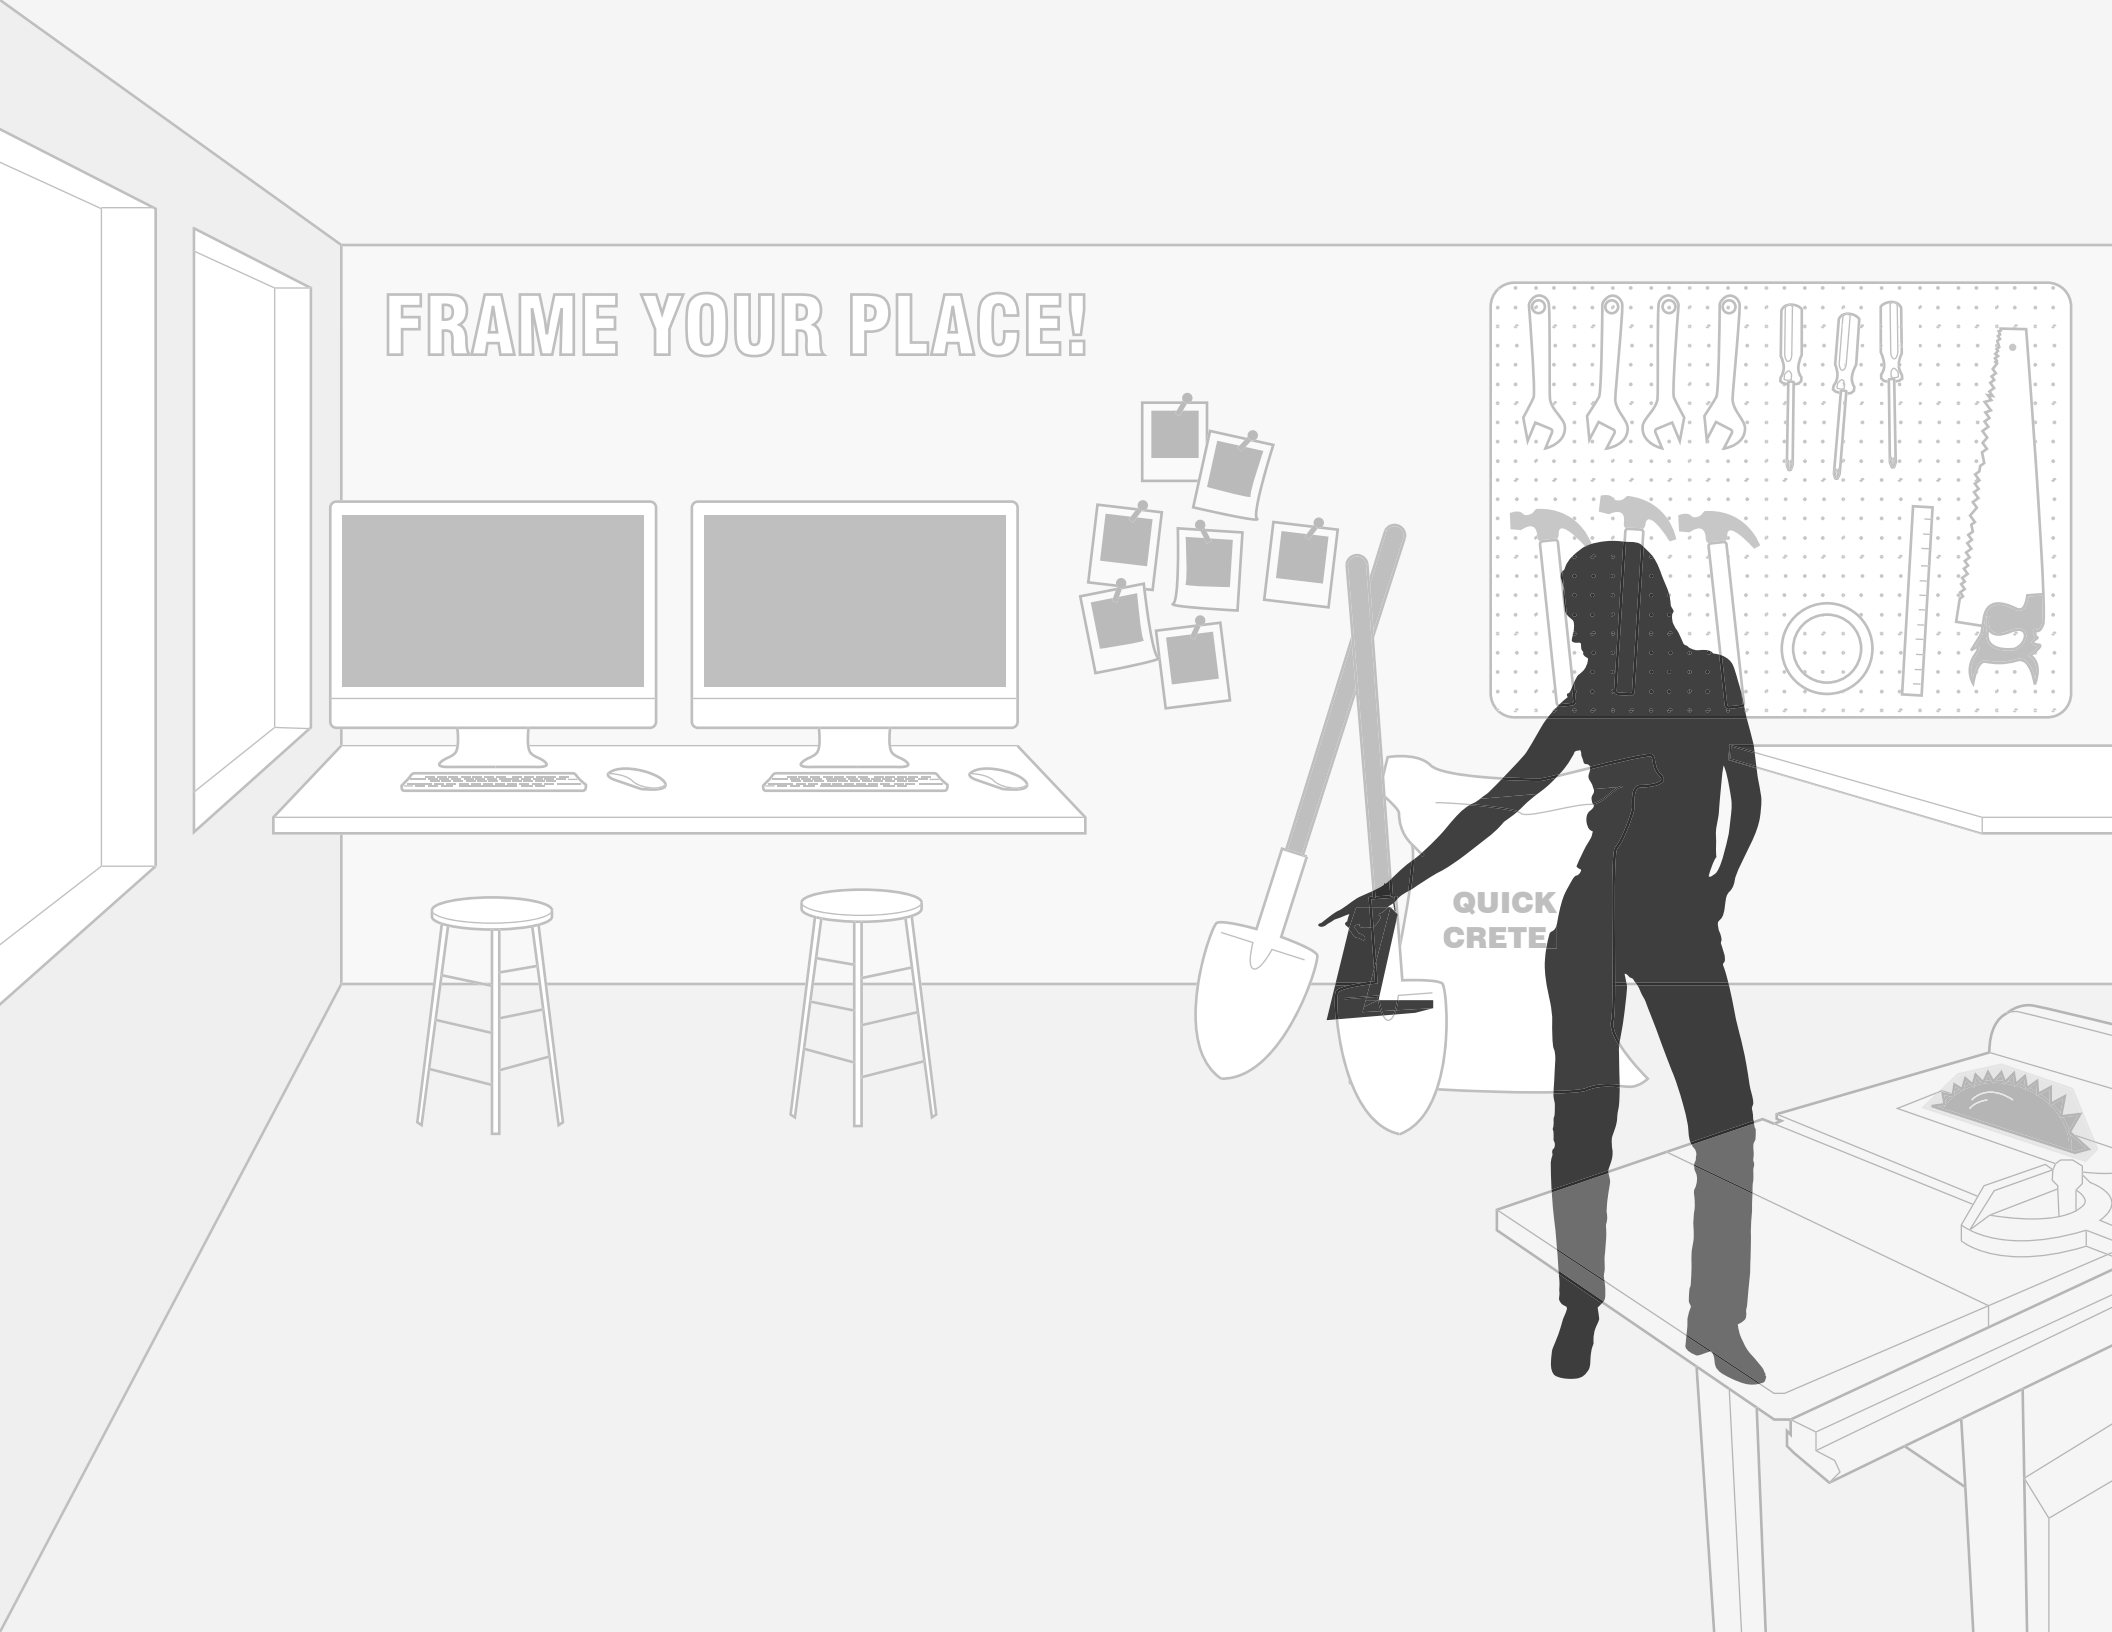

FRAME YOUR PLACE!