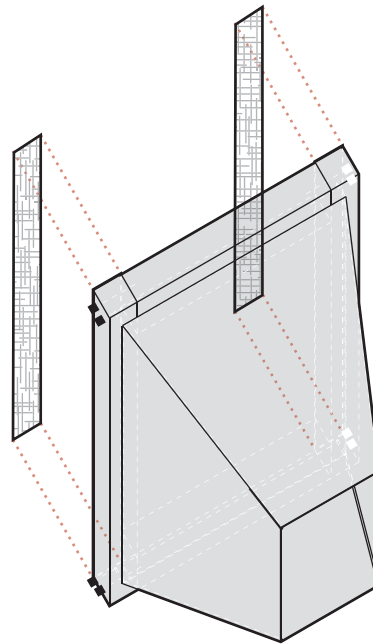

**QUICK  
CRETE**

FRAME YOUR PLACE!

FRAME YOUR PLACE!

**VIEWING\_STRAIGHT\_18**

- **2 wood 2x2 cut to 14" length**

**2 wood 2x2 cut to 18" length**

**fasten with 8 3" common nails**

**inlay and glue 22.5" sq. transparent overlay**

**drill 1/8" holes in corners; insert 1/8" rod (14.5" length, 30 deg. bend 1" in)**

**wrap fabric around rods and glue flap (cut pattern provided)**

**back vertical 2x2s with 2" wide industrial strength velcro**