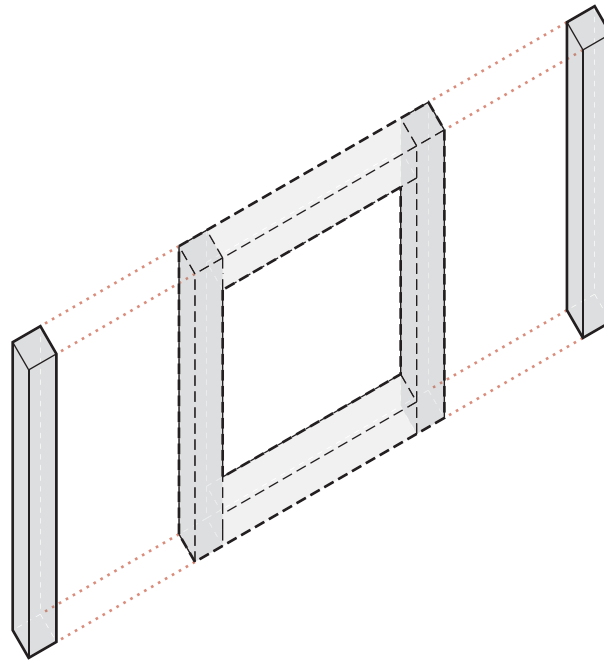

**QUICK  
CRETE**

FRAME YOUR PLACE!

FRAME YOUR PLACE!

**VIEWING\_STRAIGHT\_18**

- **2 wood 2x2 cut to 14" length**

**2 wood 2x2 cut to 18" length**

**fasten with 8 3" common nails**

**inlay and glue 22.5" sq. transparent overlay**

**drill 1/8" holes in corners; insert 1/8" rod (14.5" length, 30 deg. bend 1" in)**

**wrap fabric around rods and glue flap (cut pattern provided)**

**back vertical 2x2s with 2" wide industrial strength velcro**