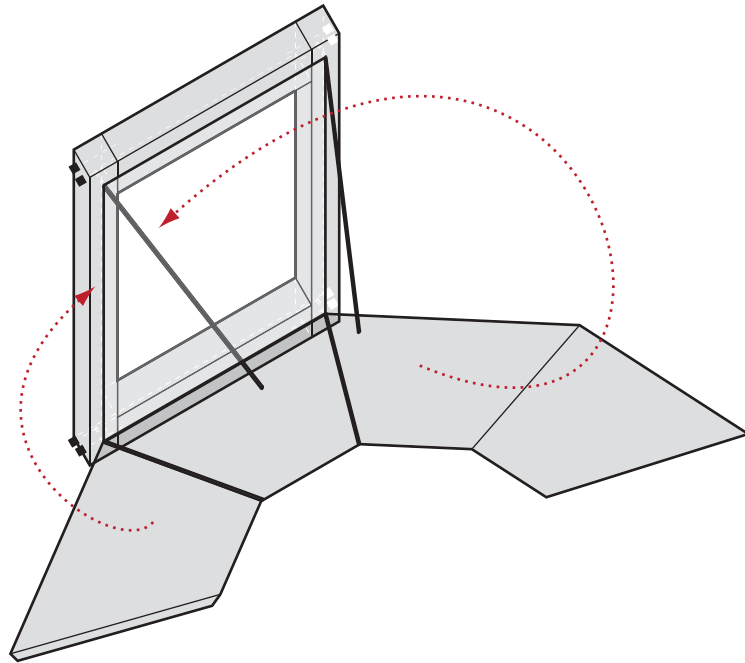

**QUICK  
CRETE**

FRAME YOUR PLACE!

FRAME YOUR PLACE!

**VIEWING\_STRAIGHT\_18**

- **2 wood 2x2 cut to 14" length**

**2 wood 2x2 cut to 18" length**

**fasten with 8 3" common nails**

**inlay and glue 22.5" sq. transparent overlay**

**drill 1/8" holes in corners; insert 1/8" rod (14.5" length, 30 deg. bend 1" in)**

**wrap fabric around rods and glue flap (cut pattern provided)**

**back vertical 2x2s with 2" wide industrial strength velcro**