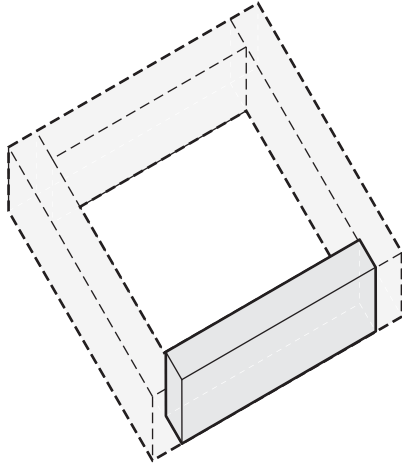

QUICK
CRETE

TACTILE_FLAT_4

- **2 wood 2x4 cut to 14" length**

2 wood 2x4 cut to 18" length

fasten with 8 3" common nails

your frame is complete!

TACTILE FRAME FAMILY

TACTILE FRAME FAMILY