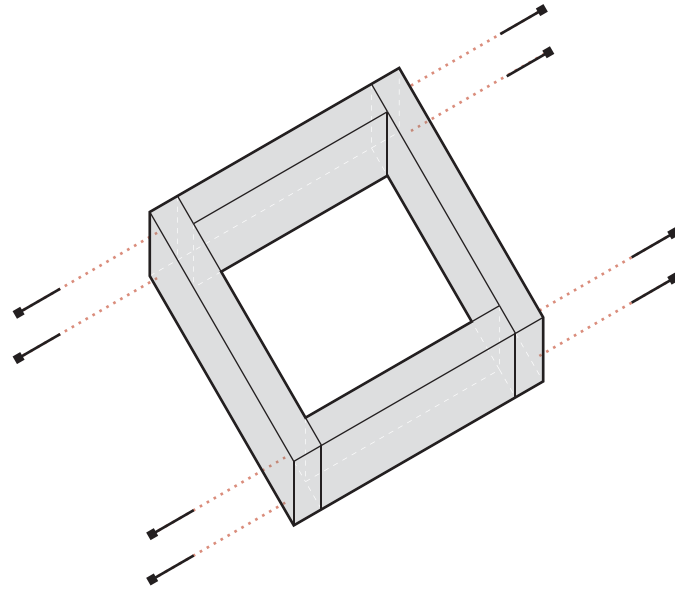

QUICK
CRETE

TACTILE_FLAT_4

- **2 wood 2x4 cut to 14" length**

2 wood 2x4 cut to 18" length

fasten with 8 3" common nails

your frame is complete!

TACTILE FRAME FAMILY

TACTILE FRAME FAMILY