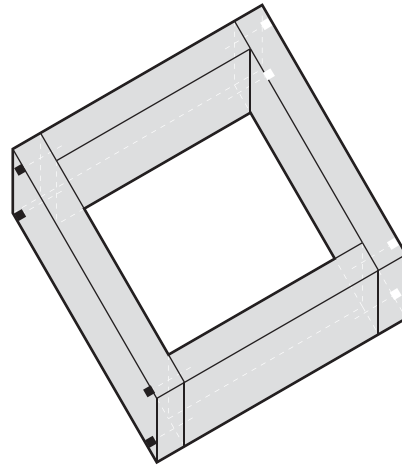

QUICK
CRETE

TACTILE_FLAT_4

- **2 wood 2x4 cut to 14" length**

2 wood 2x4 cut to 18" length

fasten with 8 3" common nails

your frame is complete!

TACTILE FRAME FAMILY

TACTILE FRAME FAMILY