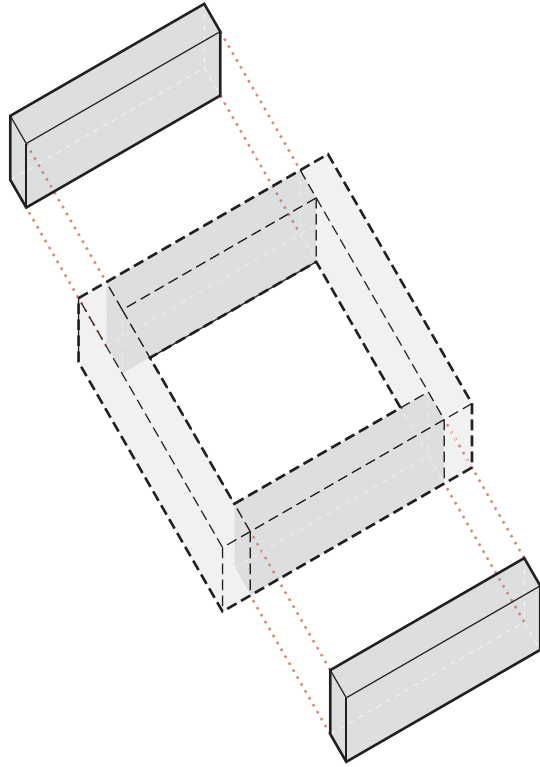

QUICK
CRETE

TACTILE_FLAT_4

- **2 wood 2x4 cut to 14" length**

2 wood 2x4 cut to 18" length

fasten with 8 3" common nails

your frame is complete!

TACTILE FRAME FAMILY

TACTILE FRAME FAMILY