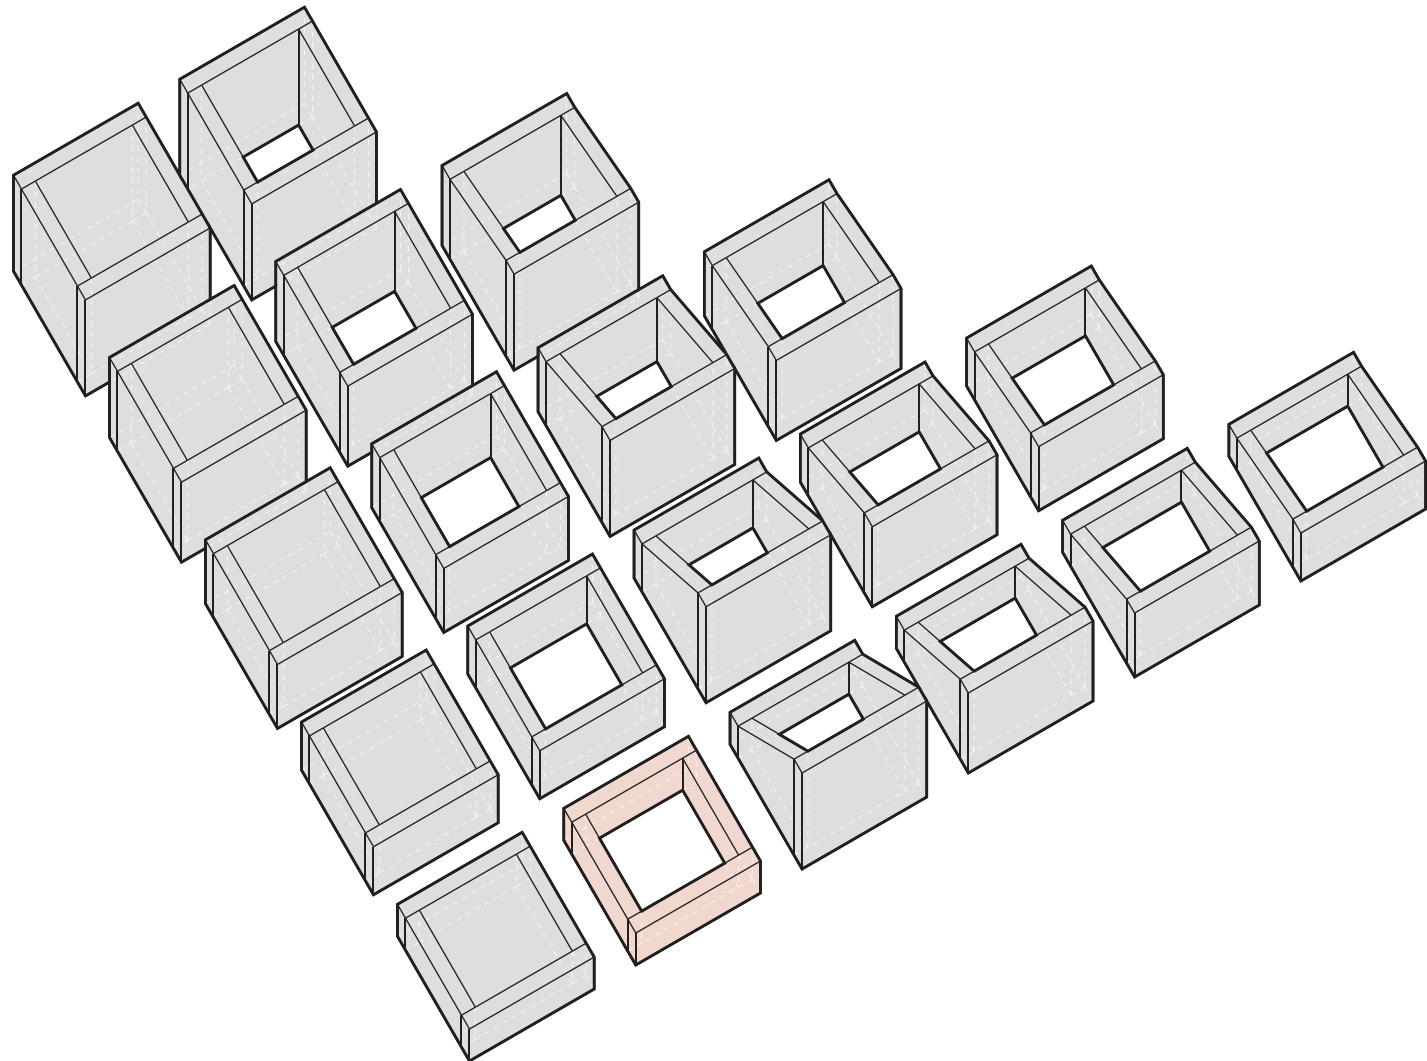

QUICK
CRETE

TACTILE_FLAT_4

- **2 wood 2x4 cut to 14" length**

2 wood 2x4 cut to 18" length

fasten with 8 3" common nails

your frame is complete!

TACTILE FRAME FAMILY

TACTILE FRAME FAMILY