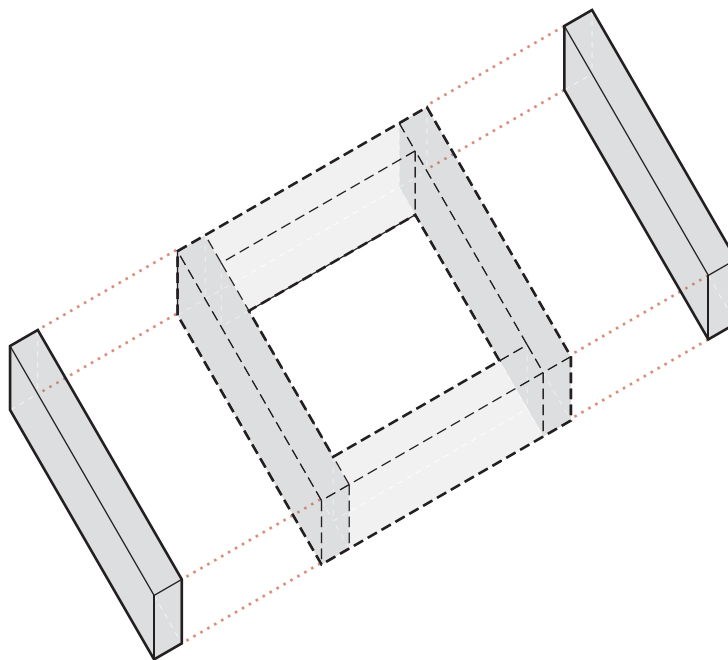

QUICK
CRETE

TACTILE_FLAT_4

- **2 wood 2x4 cut to 14" length**

2 wood 2x4 cut to 18" length

fasten with 8 3" common nails

your frame is complete!

TACTILE FRAME FAMILY

TACTILE FRAME FAMILY