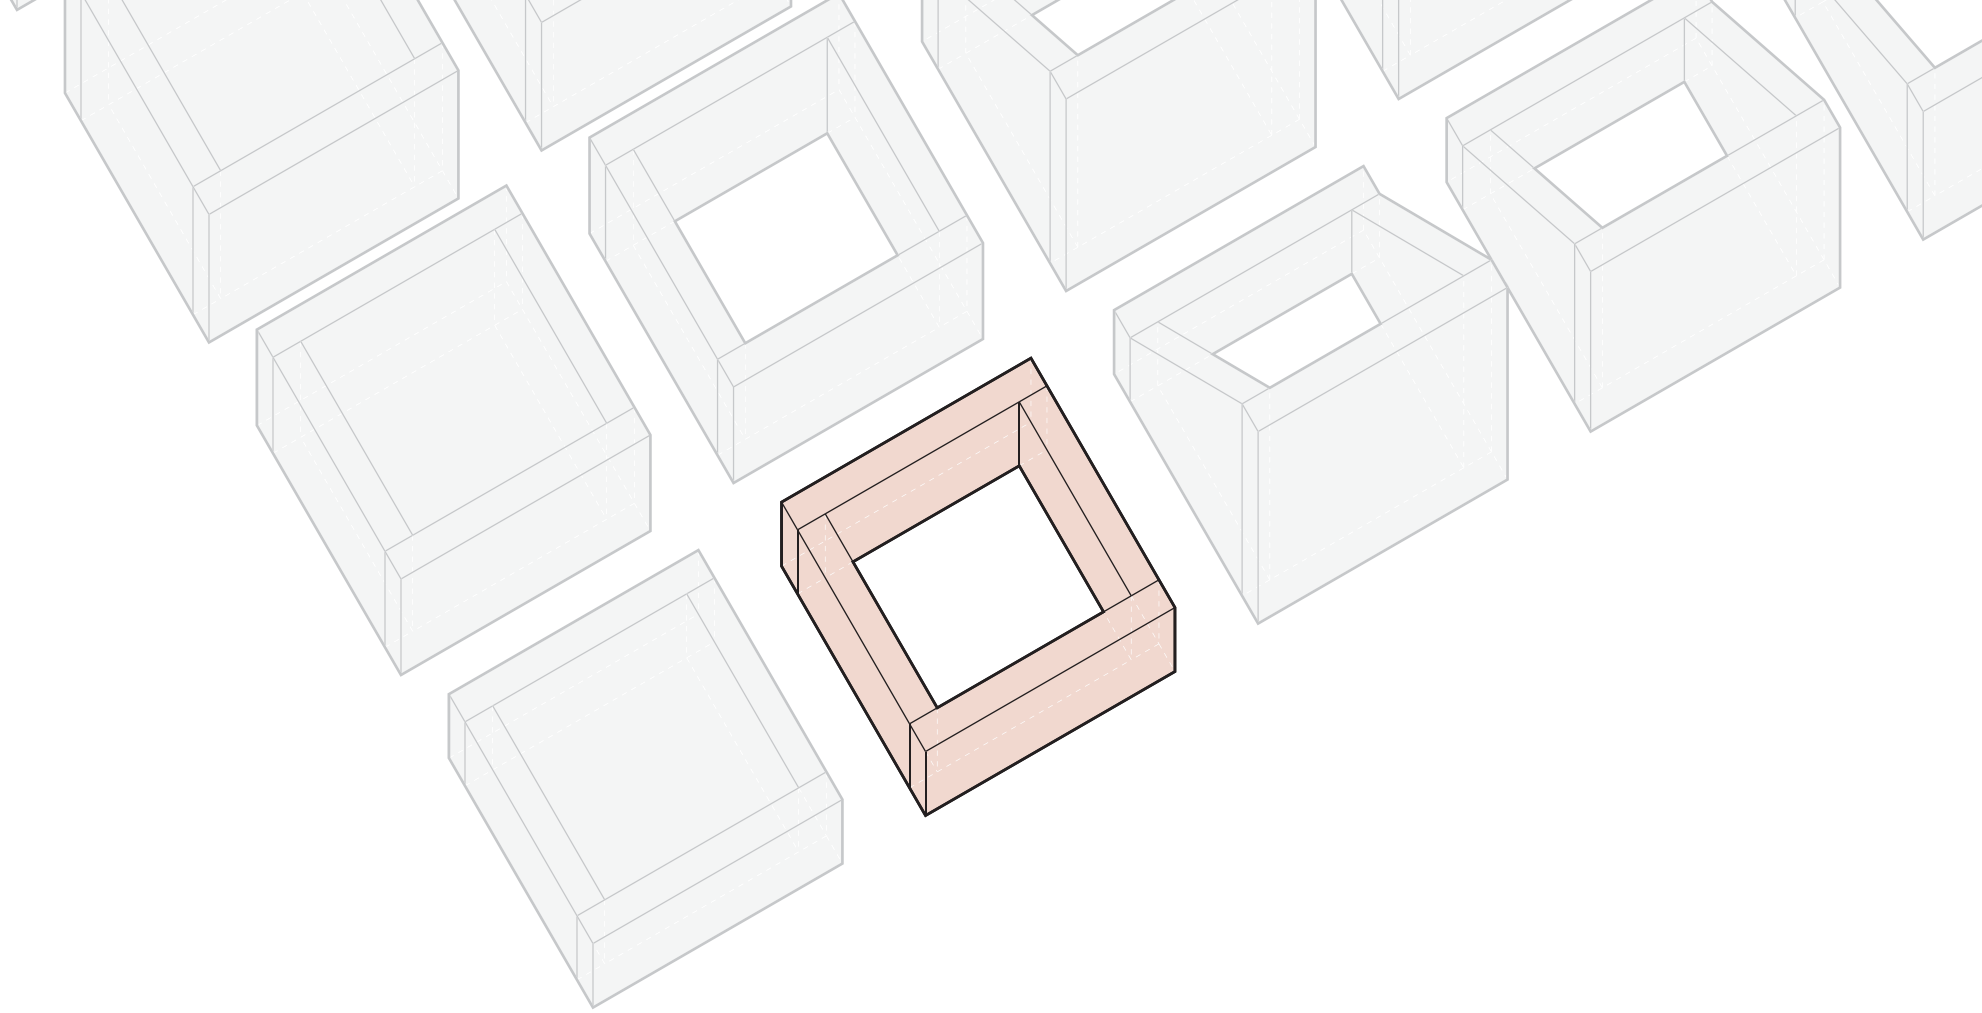

QUICK
CRETE

TACTILE_FLAT_4

- **2 wood 2x4 cut to 14" length**

2 wood 2x4 cut to 18" length

fasten with 8 3" common nails

your frame is complete!

TACTILE FRAME FAMILY

TACTILE FRAME FAMILY